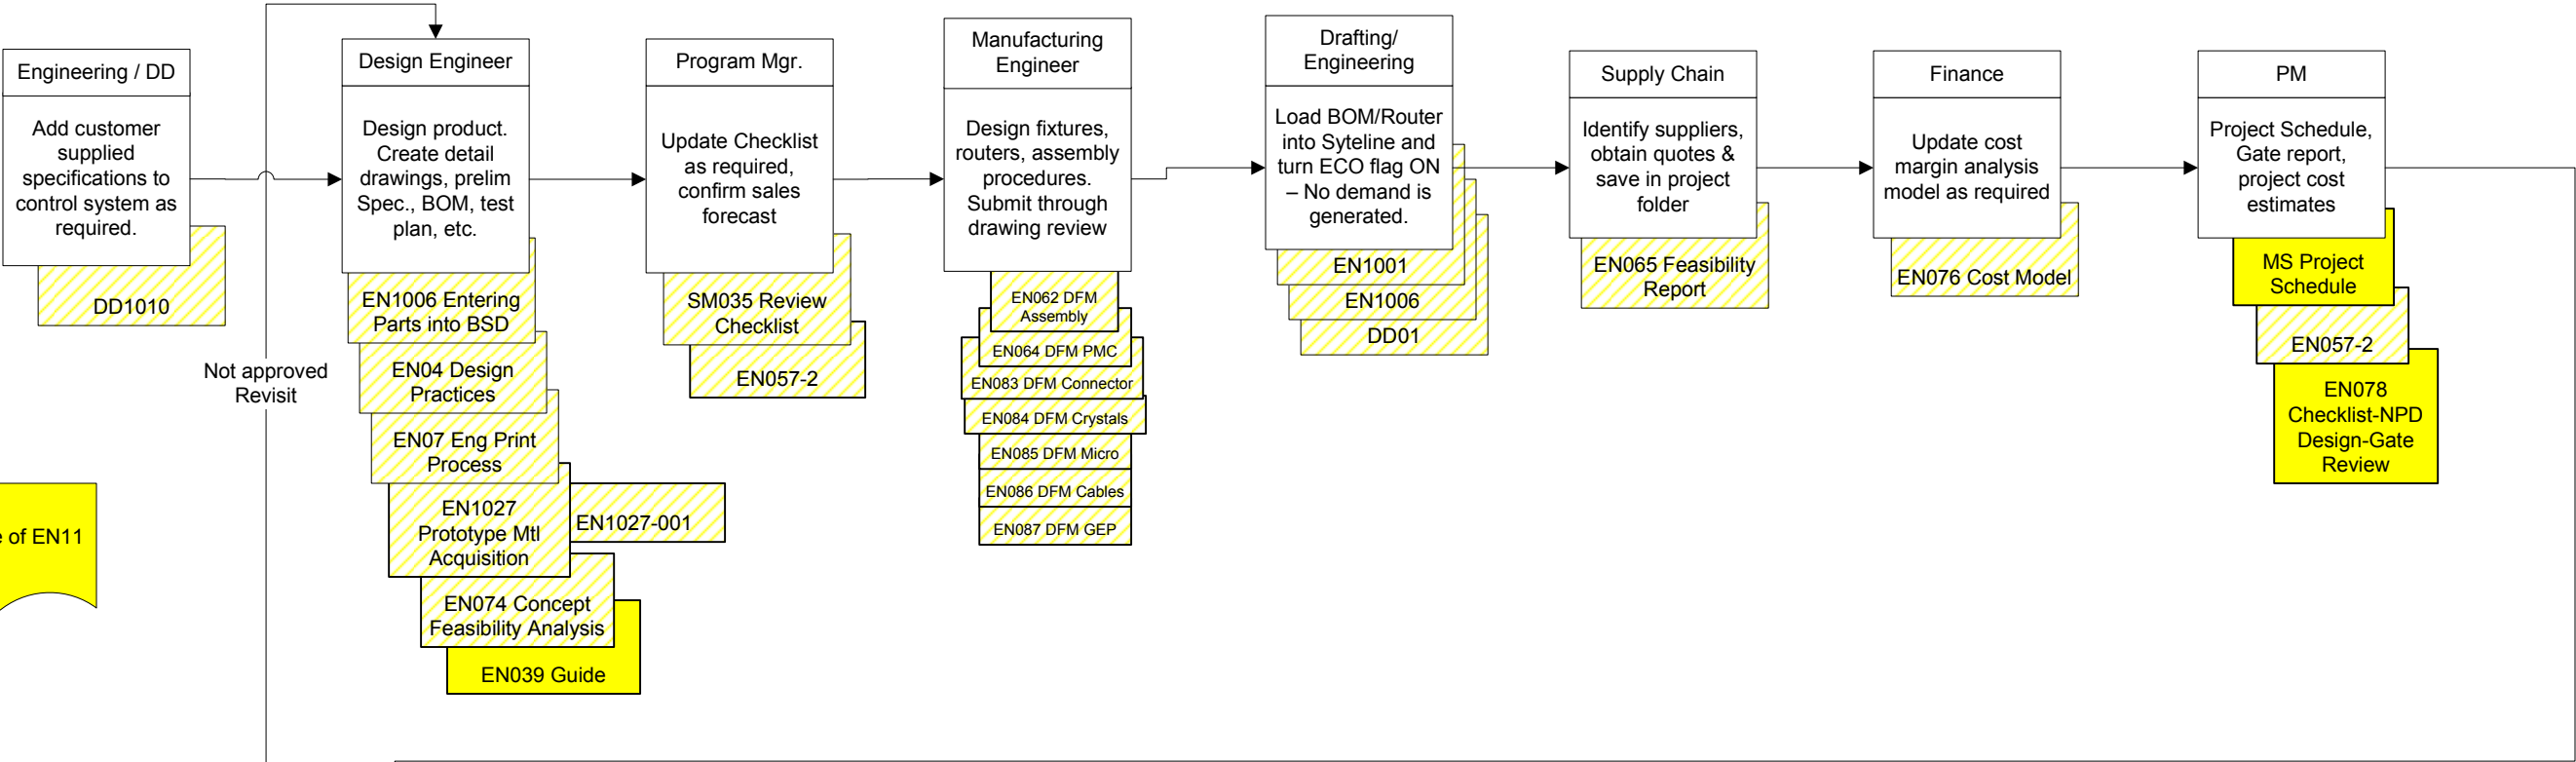

Design Phase

EN11
Rev C
11/12/15

To
Proposal
Phase

PDF File of EN11