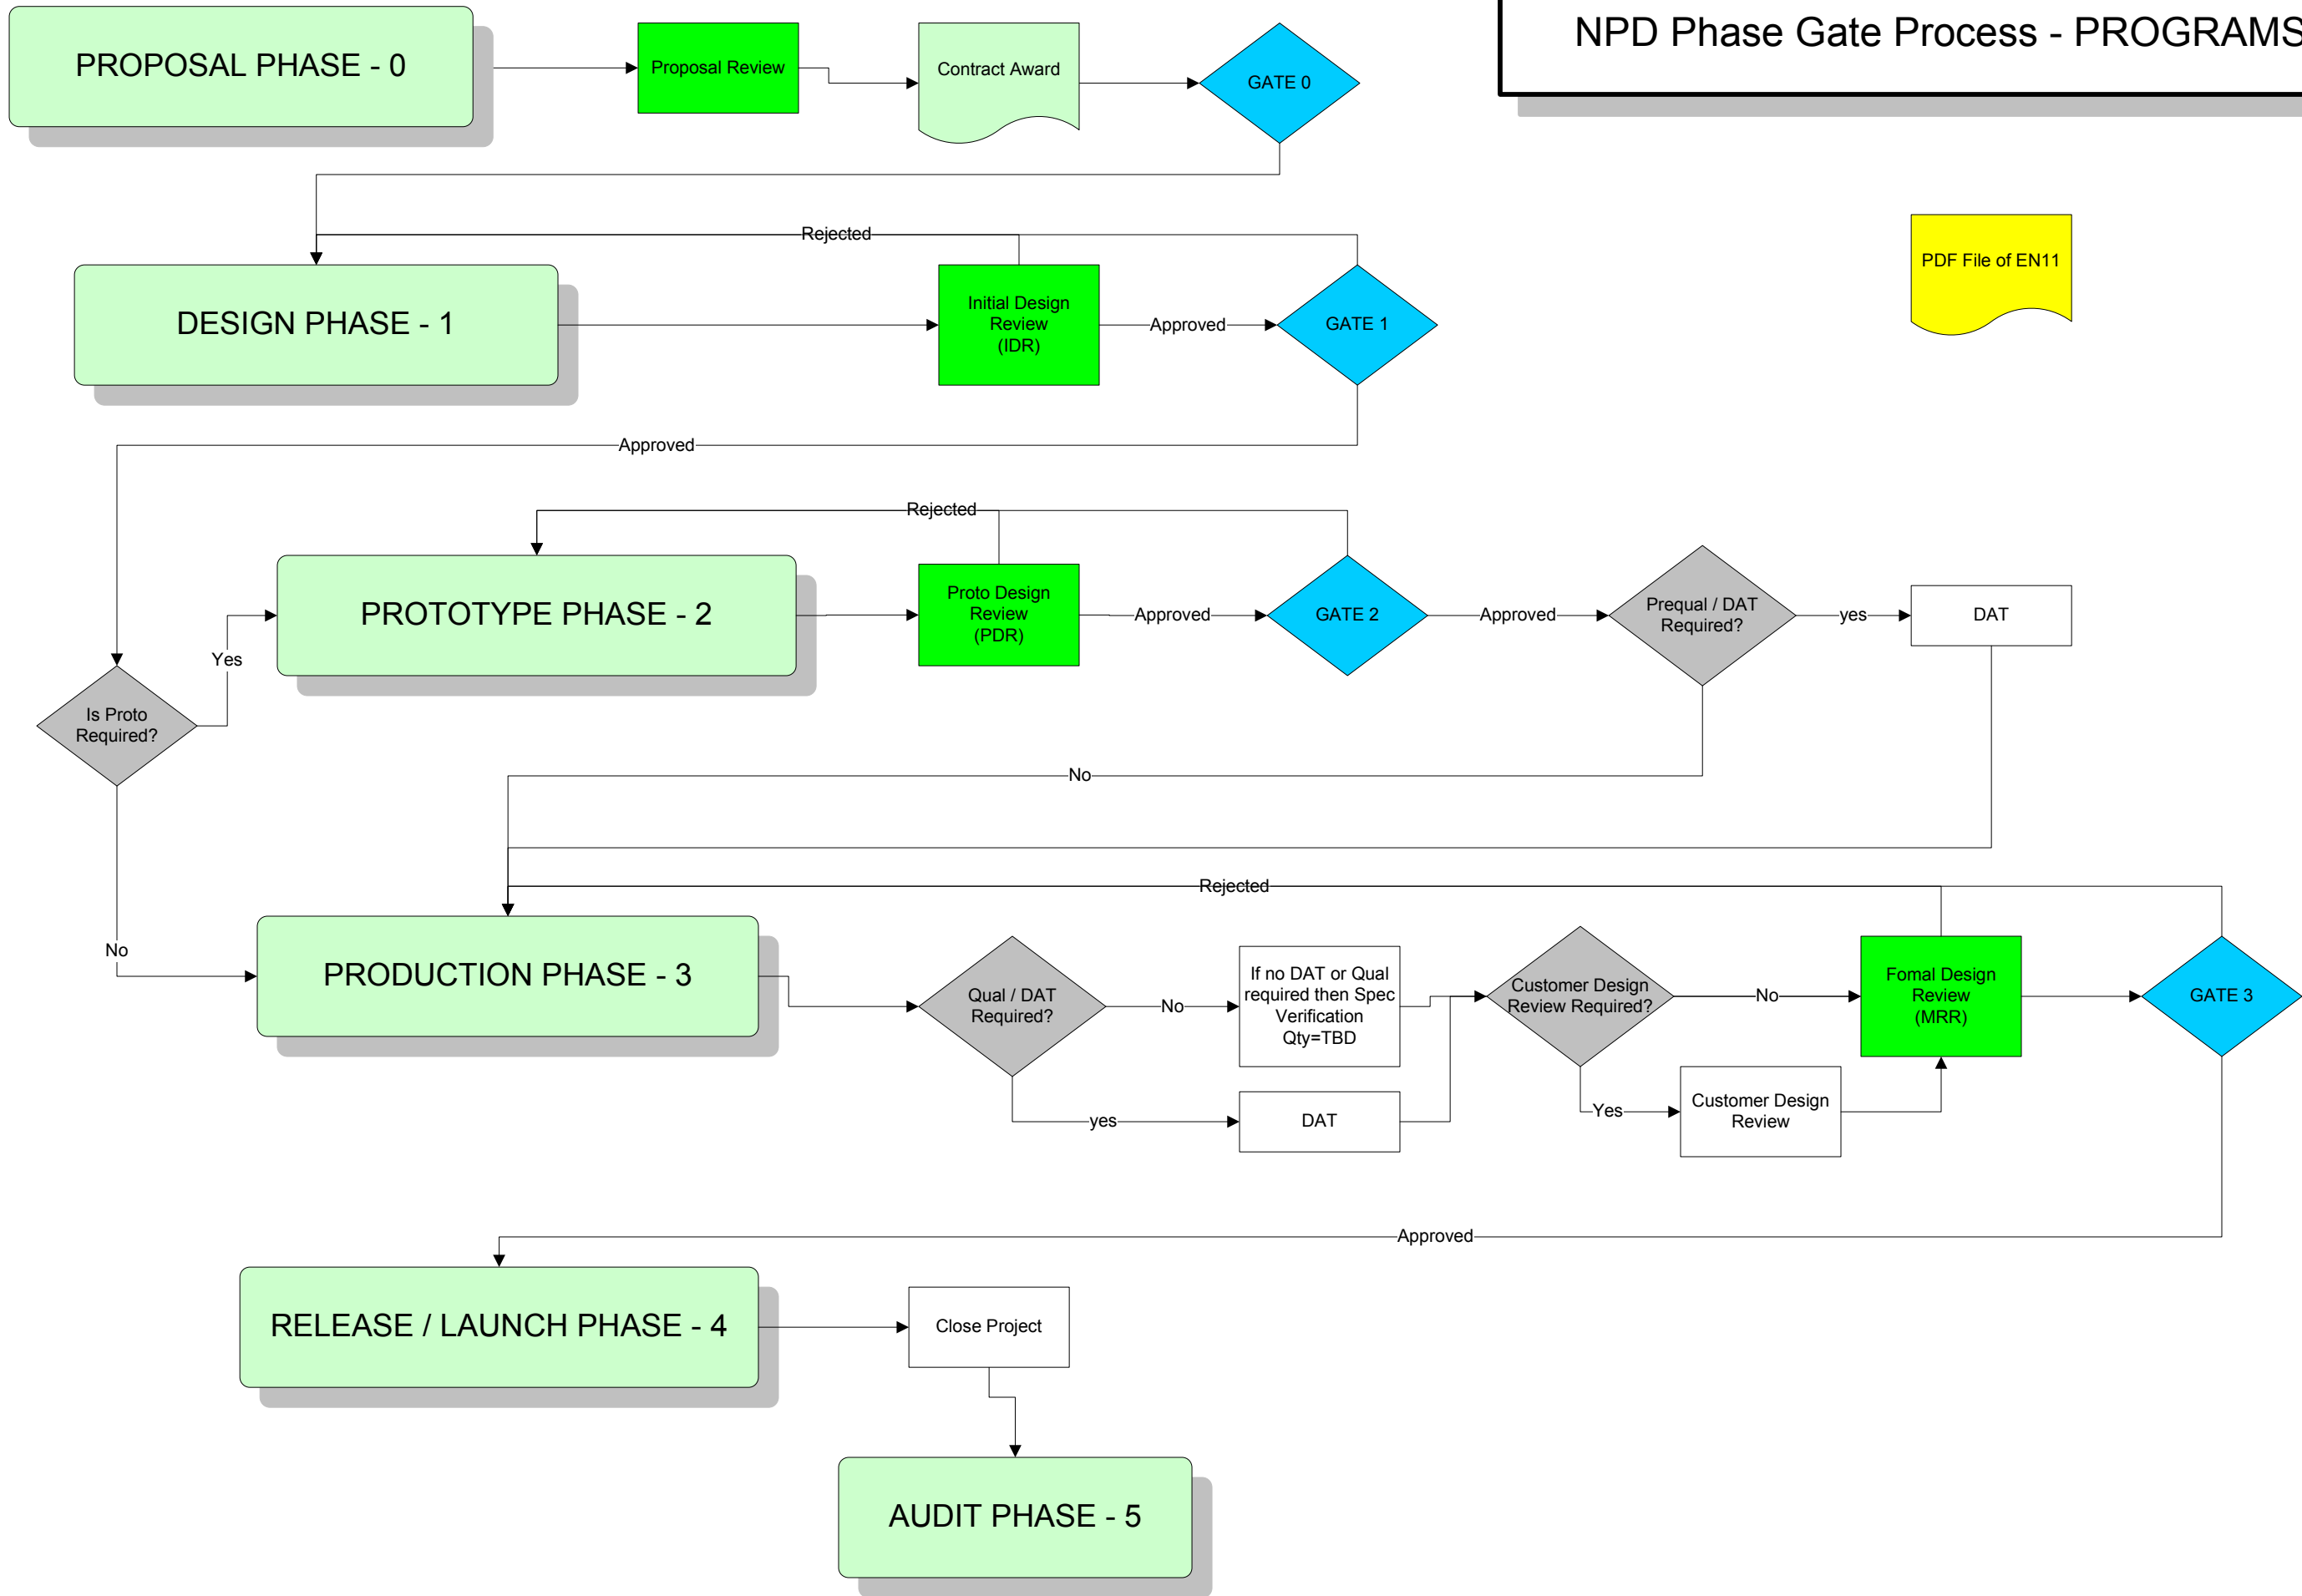

# NPD Phase Gate Process - PROGRAMS

EN11  
Rev C  
11/12/15

PDF File of EN11

**Note: Click on Phase to go to detailed process map.**

# Proposal Phase

EN11  
Rev C  
11/12/15

PDF File of EN11

# Prototype Phase

EN11  
Rev C  
11/112/15

Design  
Phase  
Link

PDF File of EN11

# Production Phase

EN11 rev C  
Production Phase  
11/12/15