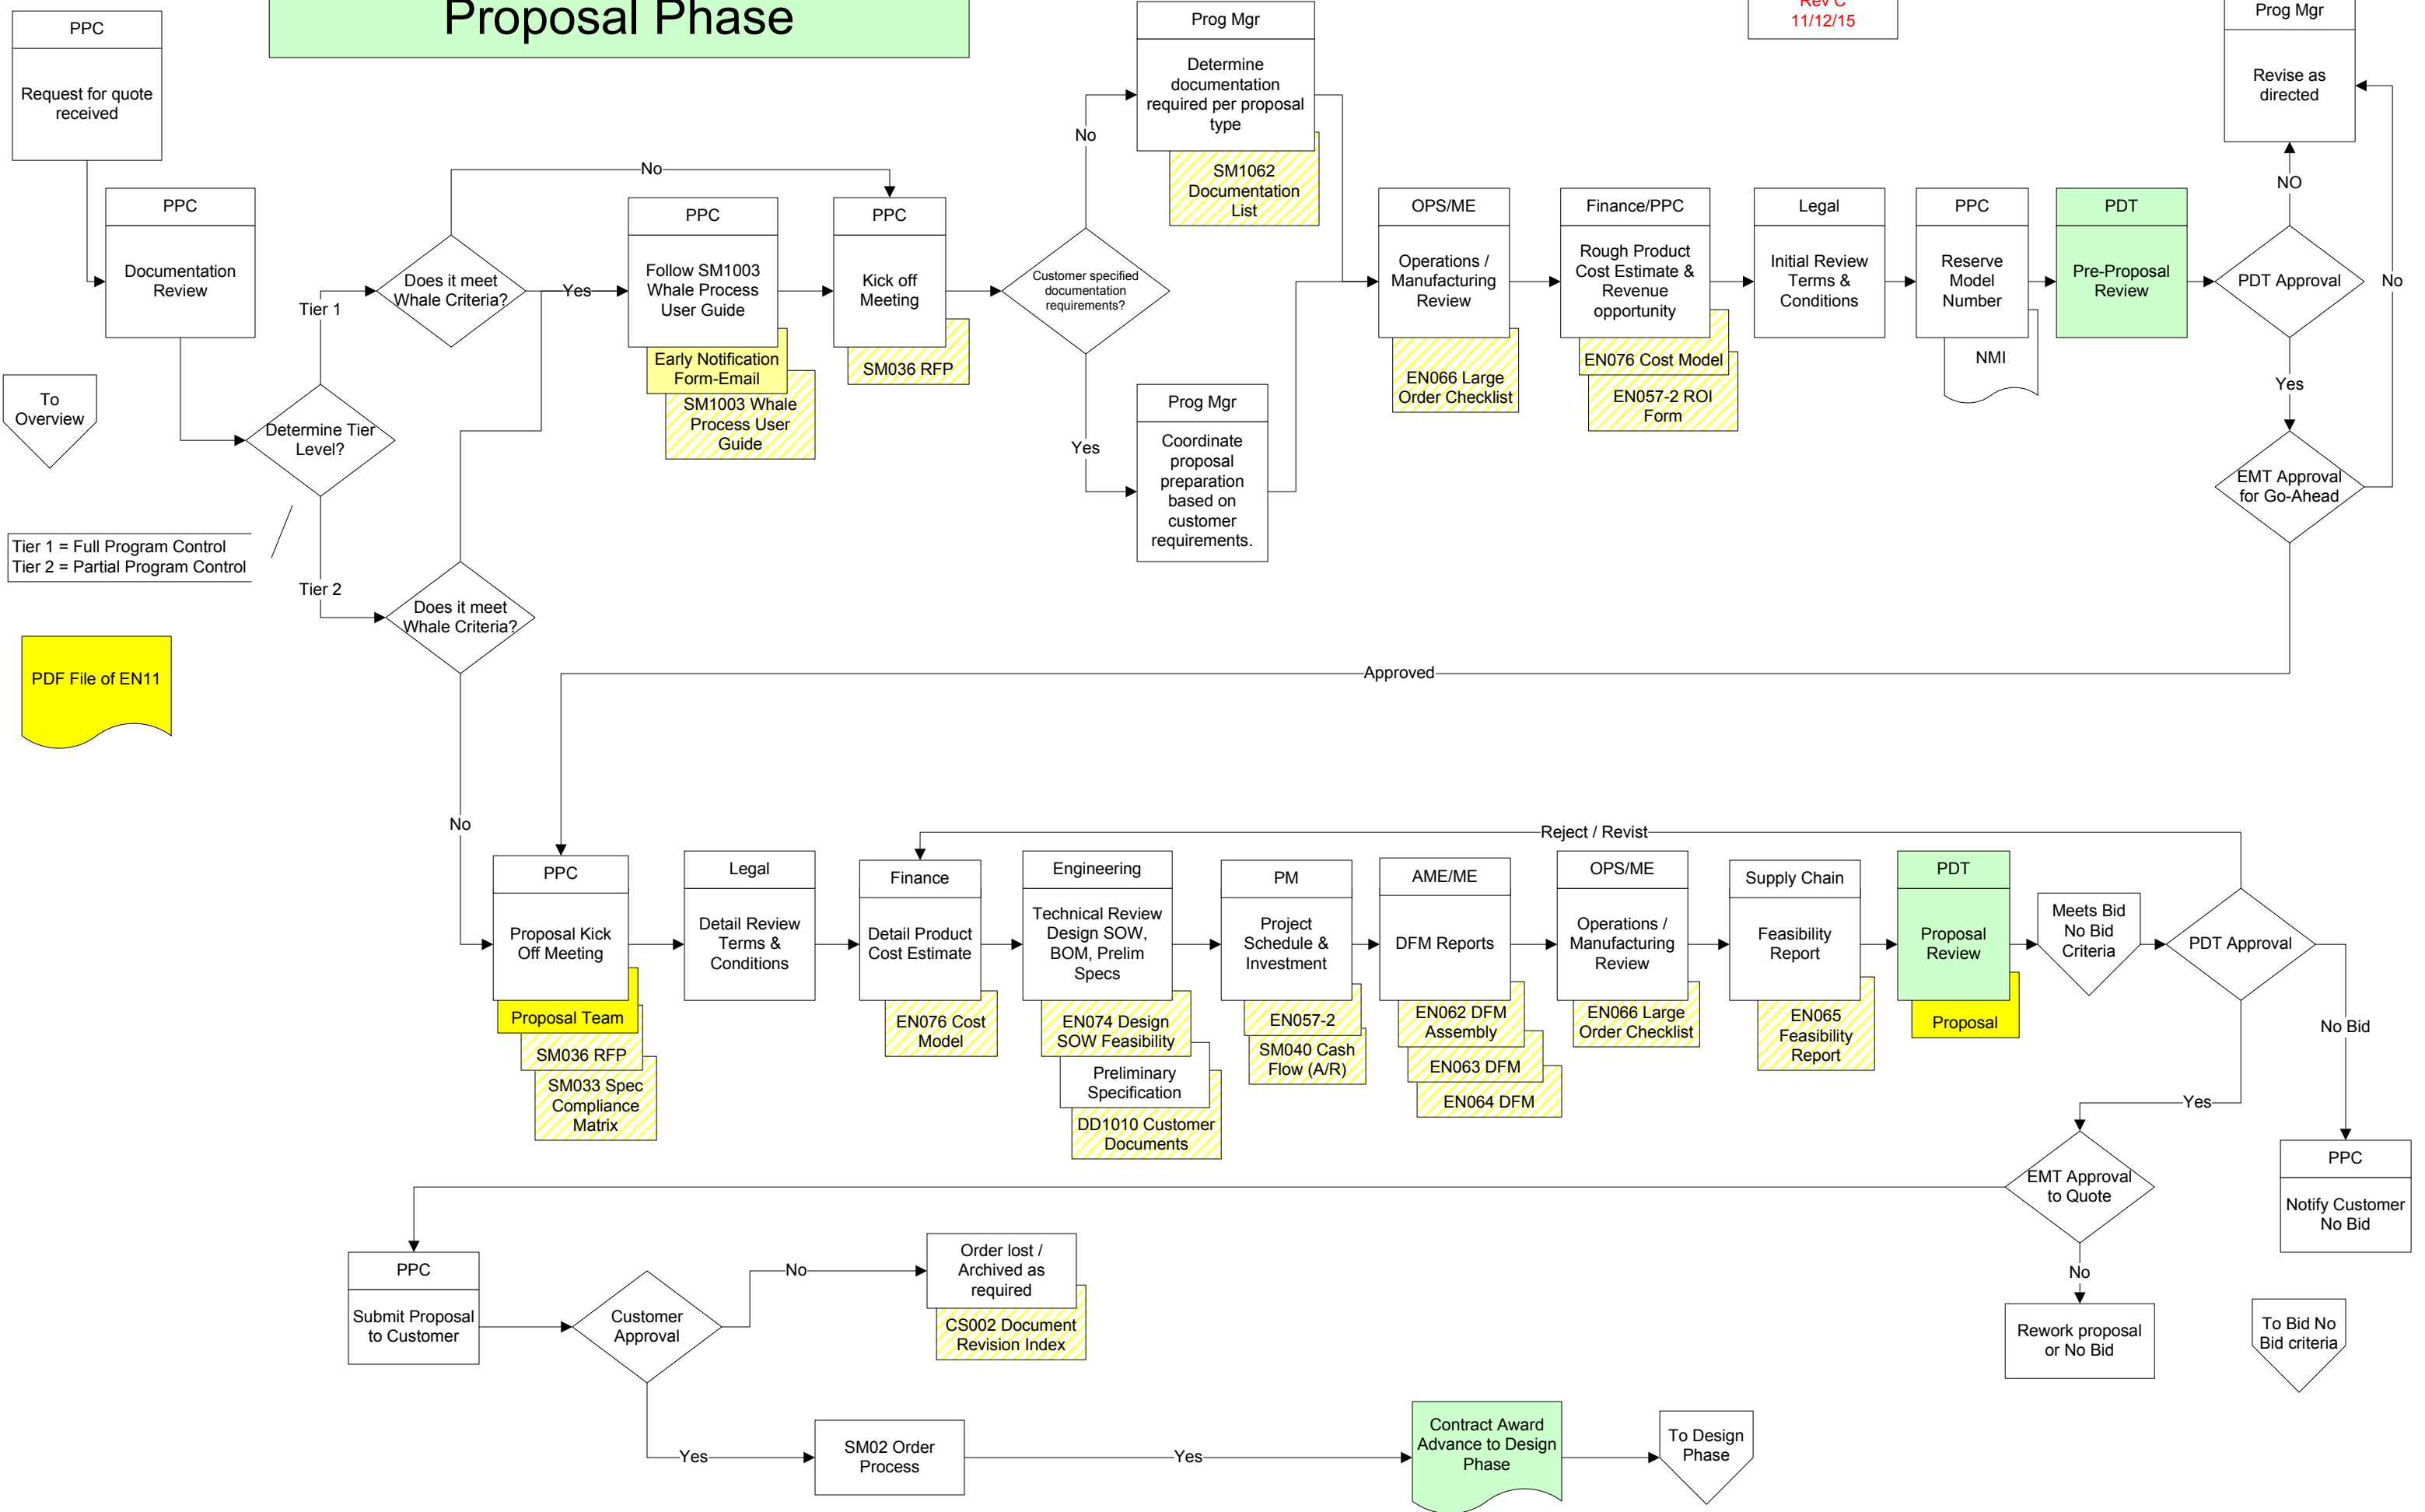

# NPD Phase Gate Process - PROGRAMS

EN11  
Rev C  
11/12/15

PDF File of EN11

**Note: Click on Phase to go to detailed process map.**

# Proposal Phase

EN11  
Rev C  
11/12/15

PDF File of EN11

# Design Phase

EN11  
Rev C  
11/12/15

To  
Proposal  
Phase

PDF File of EN11

# Production Phase

EN11 rev C  
Production Phase  
11/12/15