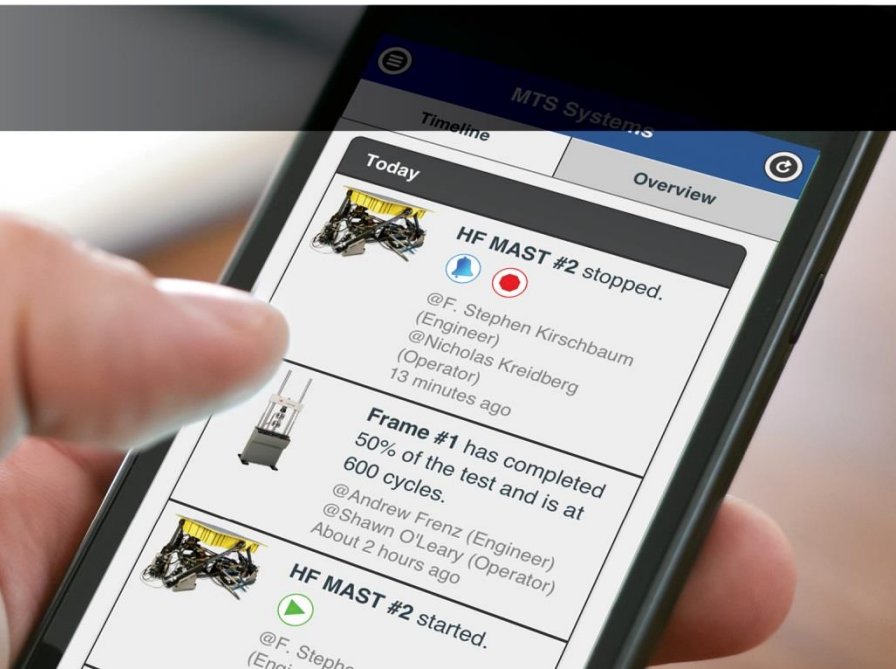

## Advanced Zinier Z-Web & Z-Mobile FSE Training – EU & Asia

Jessica White & Robert Bowen - October 2023 – Rev A – (Day 1 – 45m video. Day 2 – 15m video)

be certain.