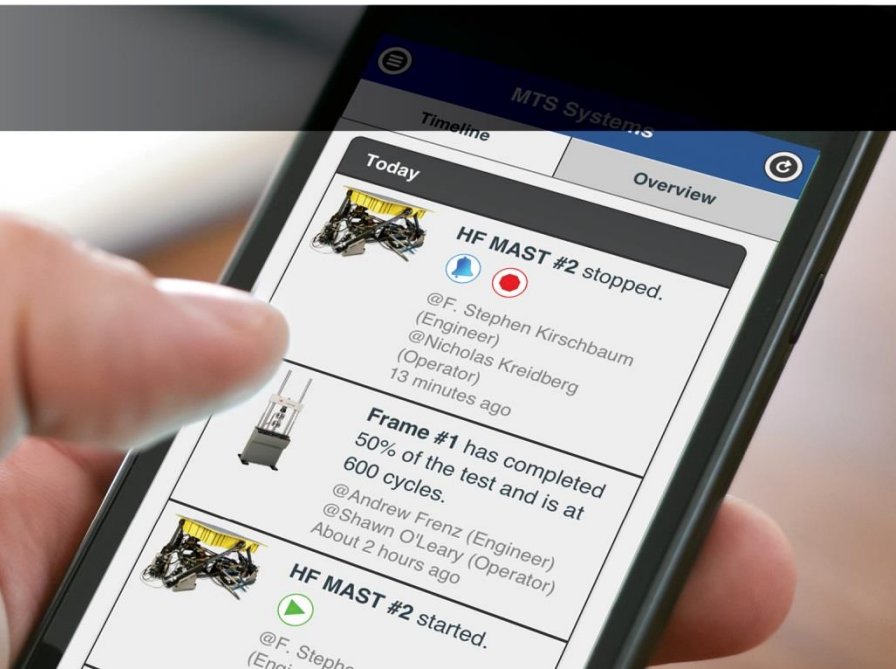

MTS SERVICE SOLUTIONS

Advanced Zinier Z-Web & Z-Mobile FSE Training – EU & Asia

Jessica White & Robert Bowen - October 2023 – Rev A – (Day 1 – 45m video. Day 2 – 15m video)

be certain.

Please, turn on your Laptop Speakers.

Prior to Joining the Teams Call....

After Joining the Teams Call....

Available Training and How-To Videos

» Introduction to Z-Web & Z-Mobile Presentation (Pre-requisite)

These videos are covered in the introduction training course. If you have not watched these, please do so before watching the advanced training videos.

1. Z-Web – Account activation
2. Z-Mobile – How to Install Z-Mobile on iPad/iPhone
3. Z-Web – How to Schedule a Service Order
4. Z-Mobile – Introduction to the Z-Mobile App
5. Z-Mobile – How to Execute the Service Order/Task on your Mobile Device
6. Z-Web – Attaching a Calibration Report
7. Z-Web – How to Review the Closeout Package
8. Z-Web – How to Submit a Timesheet